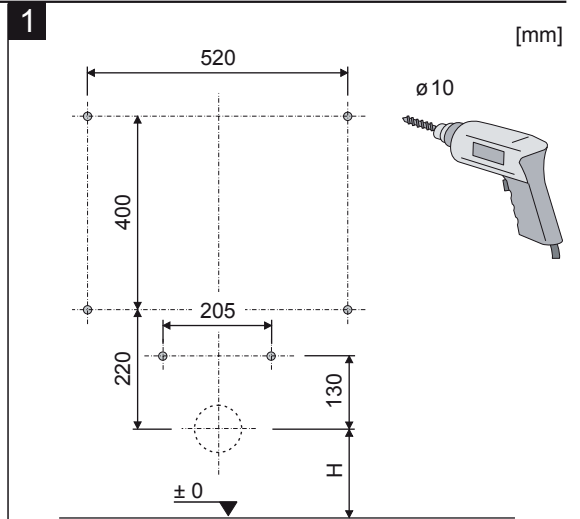

Basic WC

DN 90/ DN 100

DN 90

DN 50

11

12

Service