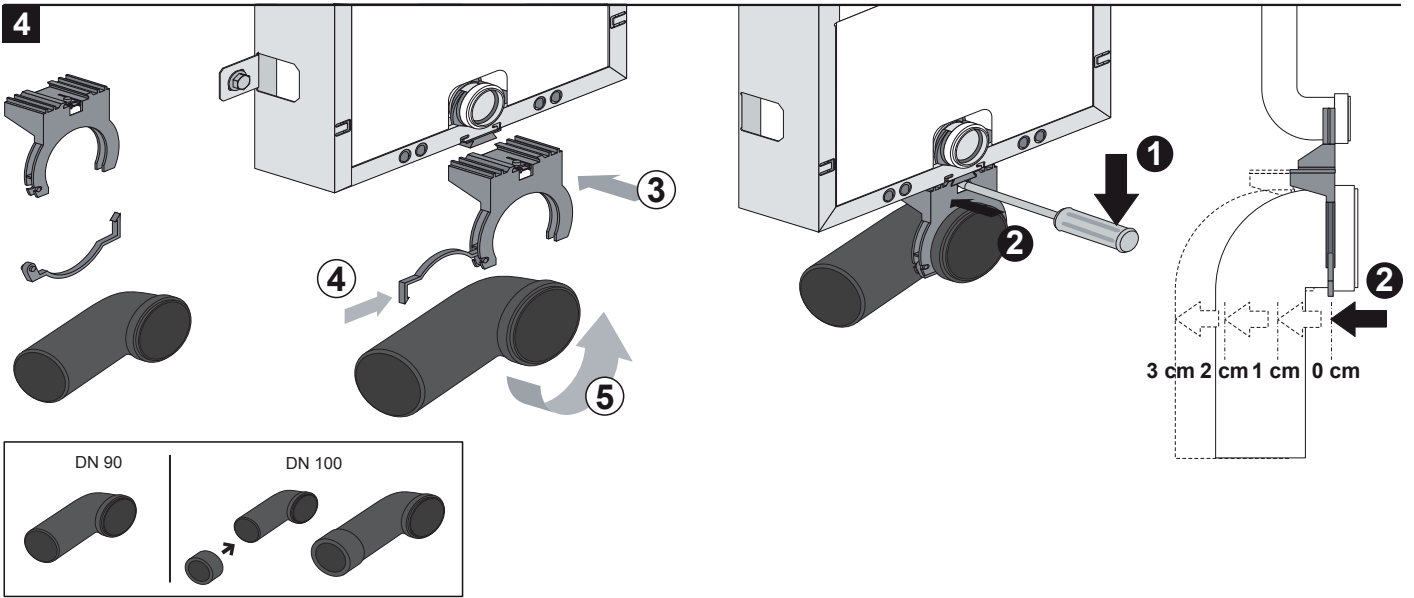

Basic WC

DN 90/ DN 100

DN 90

DN 50

11

12

Service